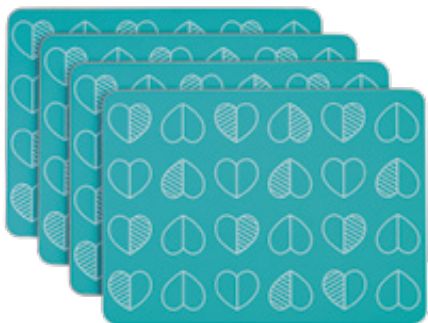

73554 | 6 way Outline Teal Placemats Set of 4